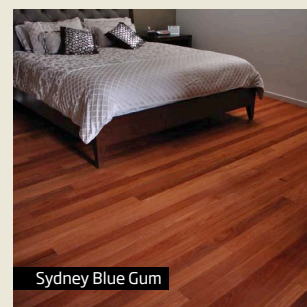

Sydney Blue Gum

EUCALYPTUS SALIGNA

QUALITY KILN DRIED TIMBER

Sydney Blue Gum

Introduction

Sydney Blue Gum is a popular species that grows on the New South Wales Coast. A large tree that has a distinctive bluish tinge to its smooth bark, it is very common in the Sydney and Blue Mountains area, thus the origins of its common name. Sydney Blue gum is a relatively straight grained timber, with some small amounts of interlocking. The beautiful colour and its strong and hard natural attributes make Sydney Blue Gum sort after for both domestic and commercial flooring project the world over.

Sydney Blue Gum

Species in Detail

Common Names	Sydney Blue Gum, Blue Gum
Look & Features	Exhibits large cathedral back sawn patterns, hobnails, pinholes and gum veins
Botanical Name	Eucalyptus Saligna
Colour	Light red through to medium reddish brown, sapwood can be paler
Dry Density	850kg/m ³
Natural Durability	Class 2 (above ground)

Feature Grade (High Feature): Feature grade flooring is heavily peppered with natural features particularly large gum veins.

Rustic Grade: A full featured floor to provide an old world charm. It may contain features that are more prominent than Feature Grade but with the structural integrity of a Feature Grade Floor.