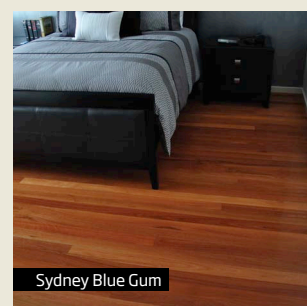

Sydney Blue Gum

Species Hardness Ratings

Species hardness is measured in Janka numbers - the higher the harder the species

Species Hardness & Product Matrix

Product	Cover Width	Install method	Plywood	Particle Board	Battens	Bearers & Joists
Ultra10 Ultra Hardwood Flooring	86mm	Secret Nail	✓	✓		
12mm	83mm	Secret Nail	✓	✓		
FOURTEEN Hardwood Flooring	83mm, 130mm, 180mm	Secret Nail	✓	✓		
19mm	80mm	Secret Nail	✓	✓	✓	✓
19mm, 21mm, 23mm	130mm, 180mm, 210mm	Top Nail	✓	✓	✓	✓