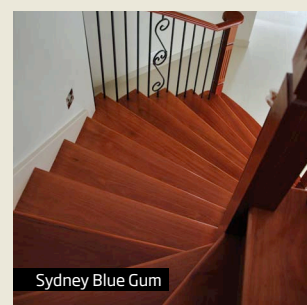

Sydney Blue Gum

EUCALYPTUS SALIGNA

QUALITY KILN DRIED TIMBER

Sydney Blue Gum

Introduction

Sydney Blue Gum is a popular species that grows on the New South Wales Coast. A large tree that has a distinctive bluish tinge to its smooth bark, it is very common in the Sydney and Blue Mountains area, thus the origins of its common name. Sydney Blue gum is a relatively straight grained timber, with some small amounts of interlocking. The beautiful colour and its strong and hard natural attributes make Sydney Blue Gum sort after for both domestic and commercial flooring project the world over.

Sydney Blue Gum

Species Hardness Ratings

Species hardness is measured in Janka numbers - the higher the harder the species

Sydney Blue Gum

Species Hardness & Product Matrix

Product	Cover Width	Install method	Plywood	Particle Board	Battens	Bearers & Joists
Ultra10 Ultra Hardwood Flooring	86mm	Secret Nail	✓	✓		
12mm	83mm	Secret Nail	✓	✓		
FOURTEEN Hardwood Flooring	83mm, 130mm, 180mm	Secret Nail	✓	✓		
19mm	80mm	Secret Nail	✓	✓	✓	✓
19mm, 21mm, 23mm	130mm, 180mm, 210mm	Top Nail	✓	✓	✓	✓