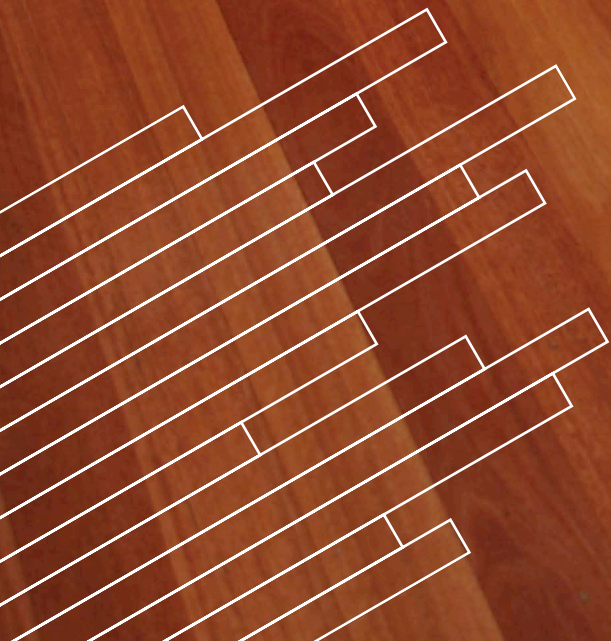

Sydney Blue Gum

EUCALYPTUS SALIGNA

QUALITY KILN DRIED TIMBER

Sydney Blue Gum

Introduction

Sydney Blue Gum is a popular species that grows on the New South Wales Coast. A large tree that has a distinctive bluish tinge to its smooth bark, it is very common in the Sydney and Blue Mountains area, thus the origins of its common name. Sydney Blue gum is a relatively straight grained timber, with some small amounts of interlocking. The beautiful colour and its strong and hard natural attributes make Sydney Blue Gum sort after for both domestic and commercial flooring project the world over.

Sydney Blue Gum

Species in Detail

Common Names	Sydney Blue Gum, Blue Gum
Look & Features	Exhibits large cathedral back sawn patterns, hobnails, pinholes and gum veins
Botanical Name	Eucalyptus Saligna
Colour	Light red through to medium reddish brown, sapwood can be paler
Dry Density	850kg/m ³
Natural Durability	Class 2 (above ground)

Sydney Blue Gum

Species Hardness Ratings

Species hardness is measured in Janka numbers - the higher the harder the species

Sydney Blue Gum

Species Hardness & Product Matrix

Product	Cover Width	Install method	Plywood	Particle Board	Battens	Bearers & Joists
Ultra10 Ultra Hardwood Flooring	86mm	Secret Nail	✓	✓		
12mm	83mm	Secret Nail	✓	✓		
FOURTEEN Hardwood Flooring	83mm, 130mm, 180mm	Secret Nail	✓	✓		
19mm	80mm	Secret Nail	✓	✓	✓	✓
19mm, 21mm, 23mm	130mm, 180mm, 210mm	Top Nail	✓	✓	✓	✓

Feature Grade (High Feature): Feature grade flooring is heavily peppered with natural features particularly large gum veins.

Rustic Grade: A full featured floor to provide an old world charm. It may contain features that are more prominent than Feature Grade but with the structural integrity of a Feature Grade Floor.