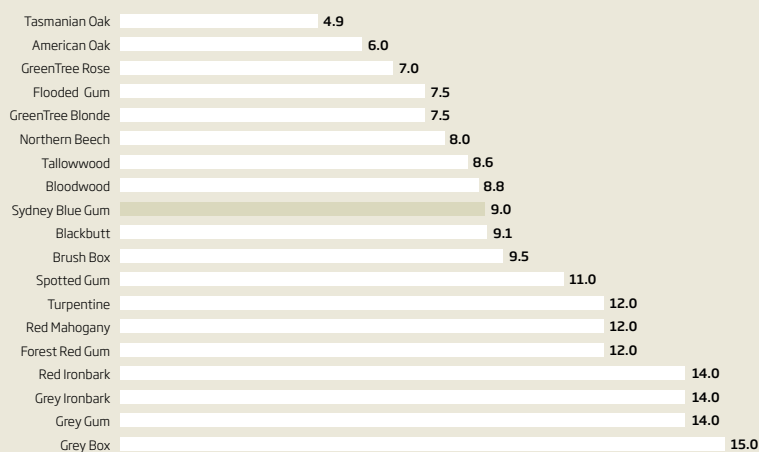

Sydney Blue Gum

EUCALYPTUS SALIGNA

QUALITY KILN DRIED TIMBER

Sydney Blue Gum

Introduction

Sydney Blue Gum is a popular species that grows on the New South Wales Coast. A large tree that has a distinctive bluish tinge to its smooth bark, it is very common in the Sydney and Blue Mountains area, thus the origins of its common name. Sydney Blue gum is a relatively straight grained timber, with some small amounts of interlocking. The beautiful colour and its strong and hard natural attributes make Sydney Blue Gum sort after for both domestic and commercial flooring project the world over.

Sydney Blue Gum

Species in Detail

Common Names	Sydney Blue Gum, Blue Gum
Look & Features	Exhibits large cathedral back sawn patterns, hobnails, pinholes and gum veins
Botanical Name	Eucalyptus Saligna
Colour	Light red through to medium reddish brown, sapwood can be paler
Dry Density	850kg/m ³
Natural Durability	Class 2 (above ground)

Sydney Blue Gum

Species Hardness Ratings

Species hardness is measured in Janka numbers - the higher the harder the species

Sydney Blue Gum

Species Hardness & Product Matrix

Product	Cover Width	Install method	Plywood	Particle Board	Battens	Bearers & Joists
Ultra10 Ultra Hardwood Flooring	86mm	Secret Nail	✓	✓		
12mm	83mm	Secret Nail	✓	✓		
FOURTEEN Hardwood Flooring	83mm, 130mm, 180mm	Secret Nail	✓	✓		
19mm	80mm	Secret Nail	✓	✓	✓	✓
19mm, 21mm, 23mm	130mm, 180mm, 210mm	Top Nail	✓	✓	✓	✓